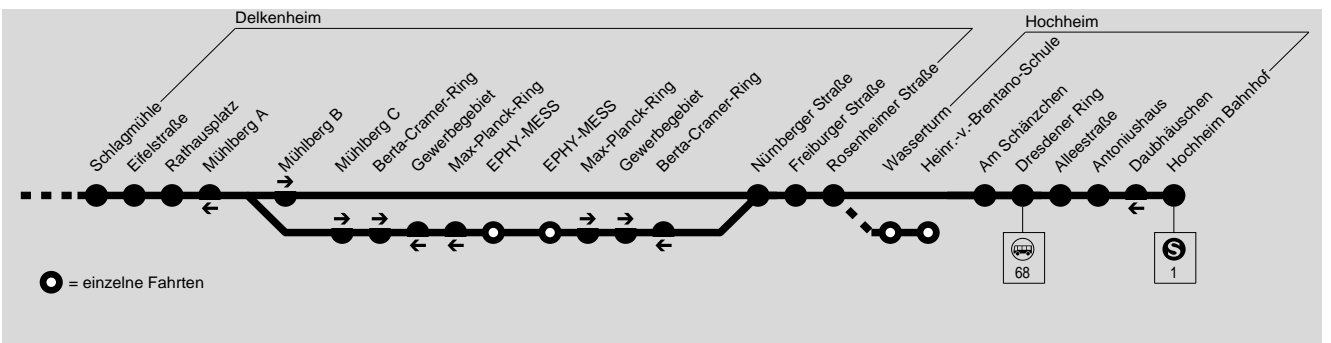

## Gestrichene oder verkürzte Abfahrt

## Veränderte Fahrt

Samstag

Table with 13 columns (times) and 20 rows (stations). Similar to the Monday-Friday schedule but with different departure times.

Gestrichene oder verkürzte Abfahrt

Veränderte Fahrt

Samstag

Table with 13 columns (times) and 20 rows (stations). This is a duplicate of the Saturday schedule shown above.