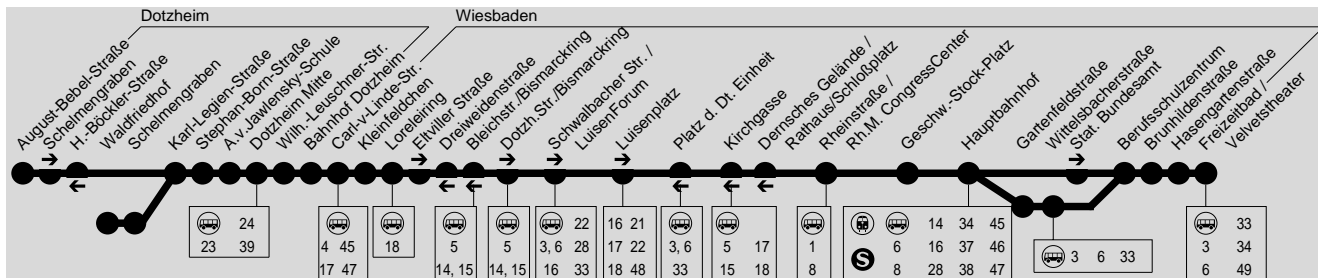

27

Dotzheim Schelmengraben → WI Hauptbahnhof → Gartenfeldstr. → Freizeitbad/Velvetstheater

ESWE Verkehrsgesellschaft mbH, Postfach 2369, 65013 Wiesbaden, Tel.: (0611) 45022 -450

Montag - Freitag

Table with 20 columns (stops) and 18 rows (lines) showing departure times for Monday-Friday. Includes a 'G' symbol at the Wiesbaden Hauptbahnhof C stop.

Gestrichene oder verkürzte Abfahrt
Veränderte Fahrt

Montag - Freitag

Table with 20 columns (stops) and 18 rows (lines) showing departure times for Monday-Friday. Includes a 'G' symbol at the Wiesbaden Hauptbahnhof C stop.

Montag - Freitag

Table with 20 columns (stops) and 18 rows (lines) showing departure times for Monday-Friday.

27

Dotzheim Schelmengraben → WI Hauptbahnhof → Gartenfeldstr. → Freizeitbad/Velvetstheater

ESWE Verkehrsgesellschaft mbH, Postfach 2369, 65013 Wiesbaden, Tel.: (0611) 45022-450

Samstag

Table with 14 columns and 14 rows showing bus departure times for Monday-Friday and Saturday. Includes station names like Dotzheim Waldfriedhof, August-Bebel-Straße, Schelmengraben, etc.

fährt bis Hauptbahnhof